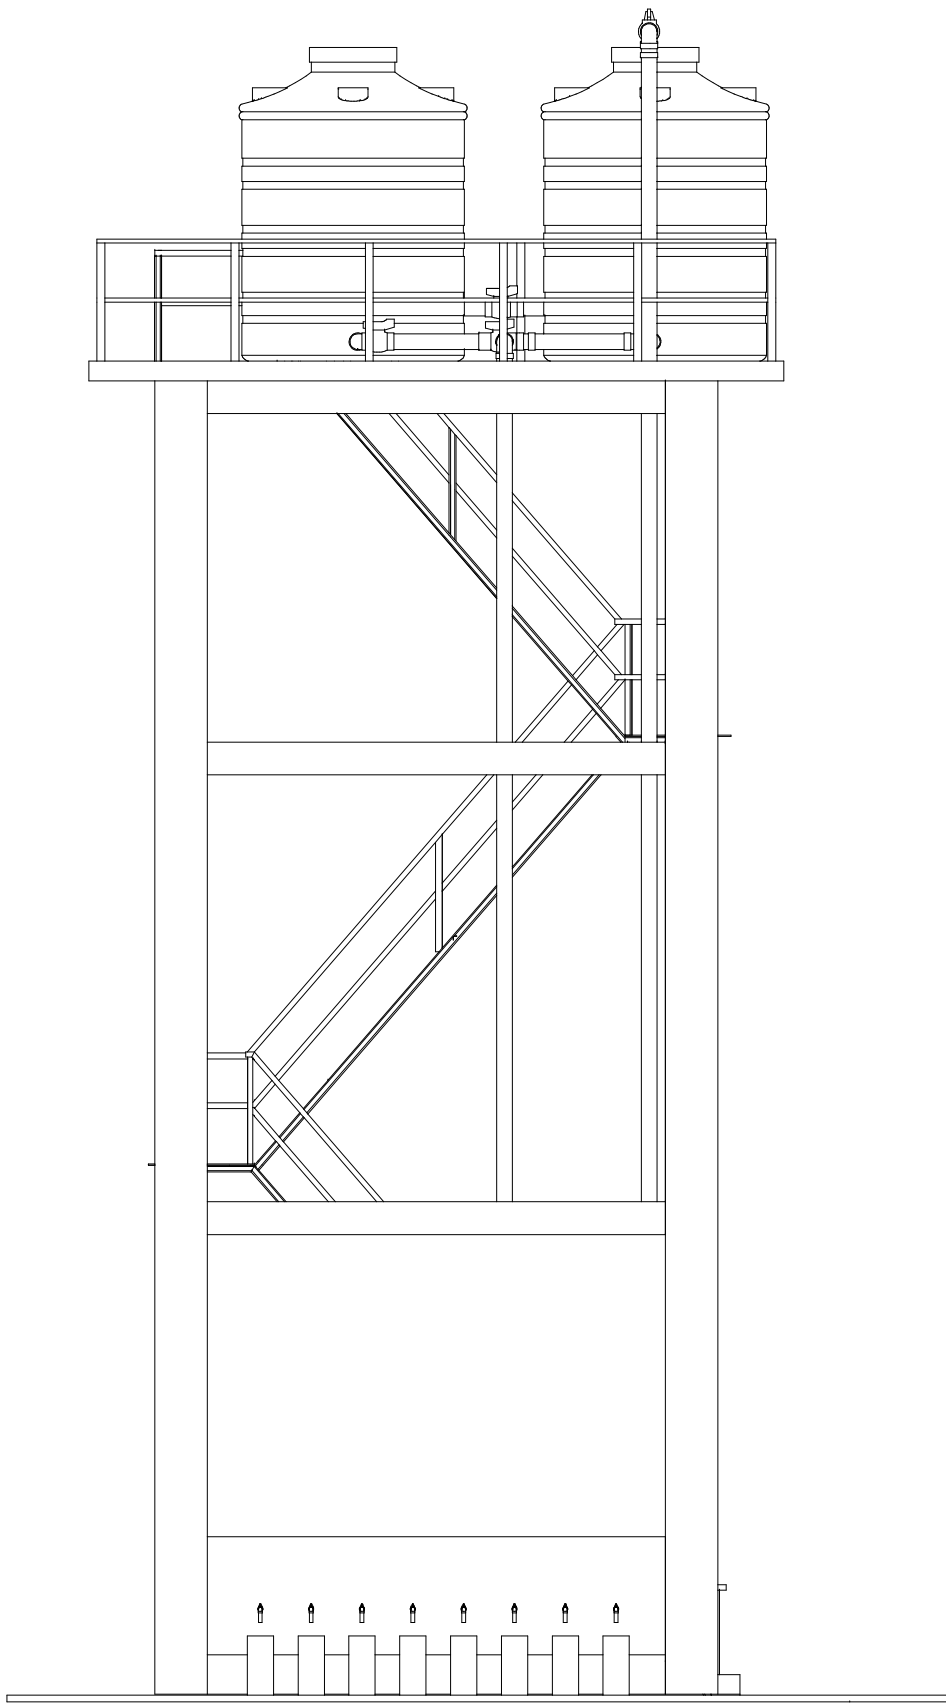

Section viwe
SCALE : 1/100

60Ø-PVC Pump Pipe	15000mm
120Ø-PVC Pipe down	12000mm
80Ø-PVC Pipe System	164735mm
21Ø-PVC Suction Pipe	30000mm

left view

right view

elevation view

SCALE : 1/100