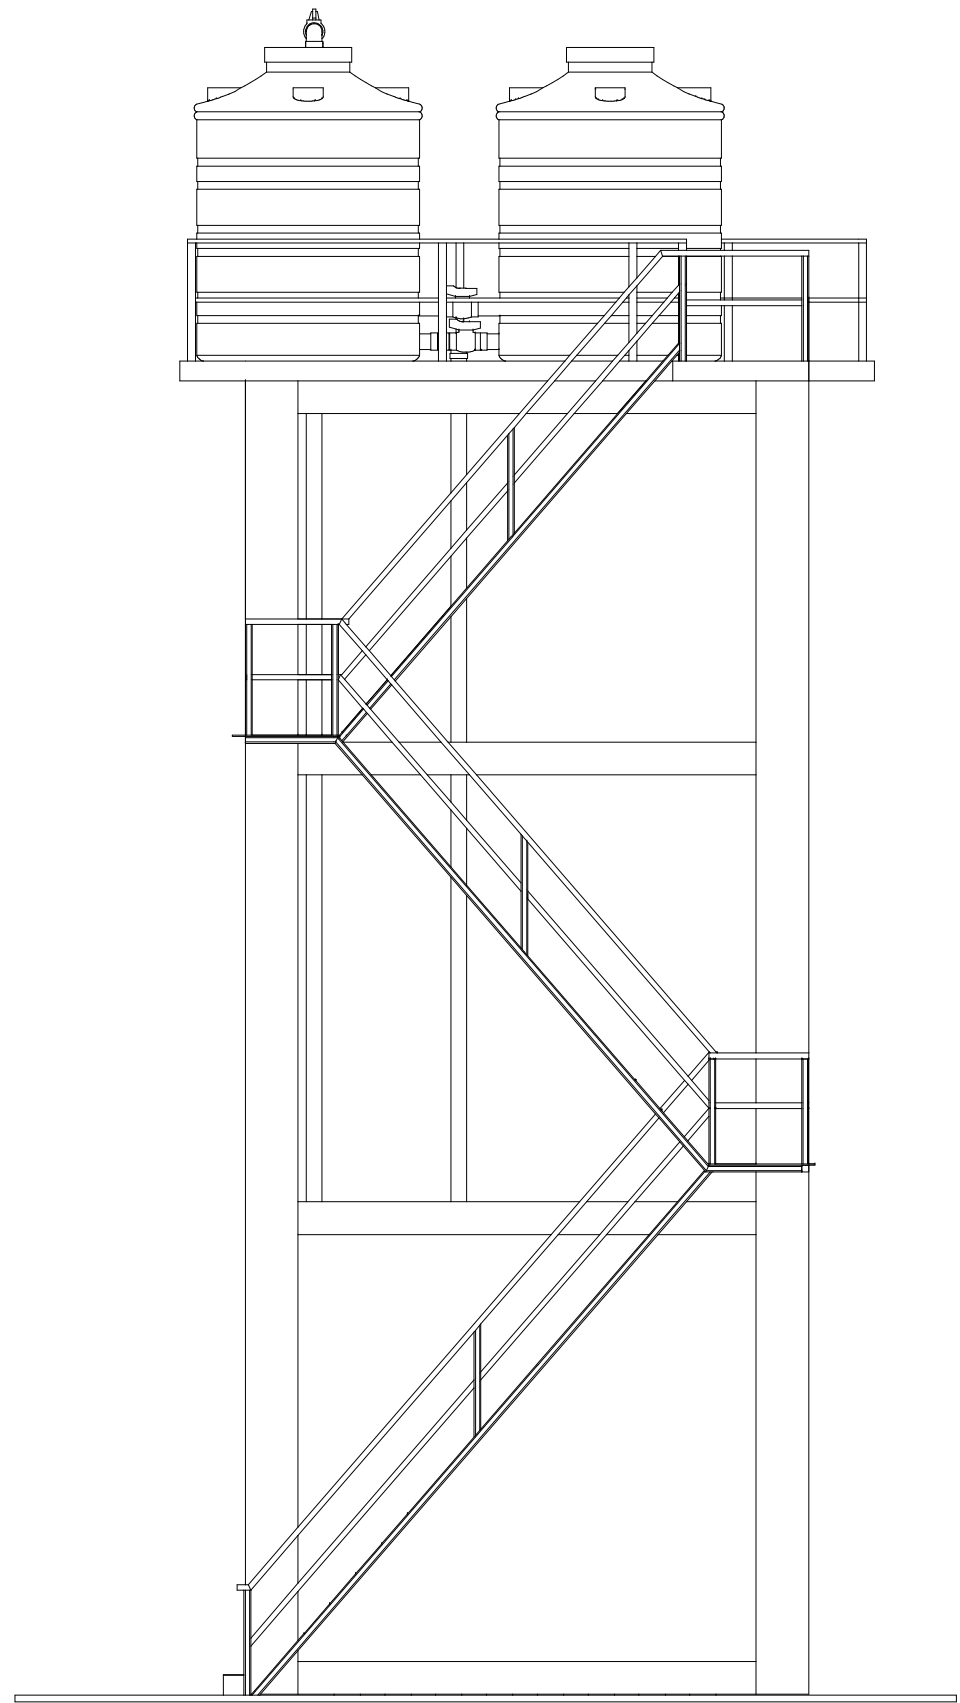

Section viwe
SCALE : 1/100

60Ø-PVC Pump Pipe	15000mm
120Ø-PVC Pipe down	12000mm
80Ø-PVC Pipe System	164735mm
21Ø-PVC Suction Pipe	30000mm

left view

right view

elevation view

SCALE : 1/100